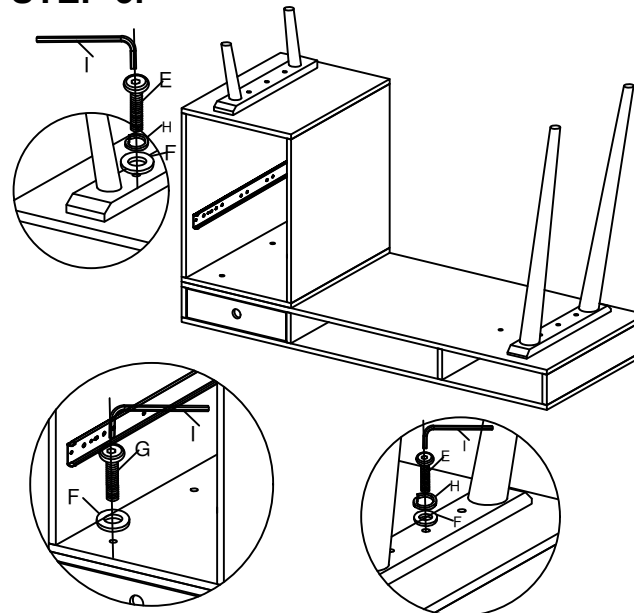

STEP 3.

STEP 4.